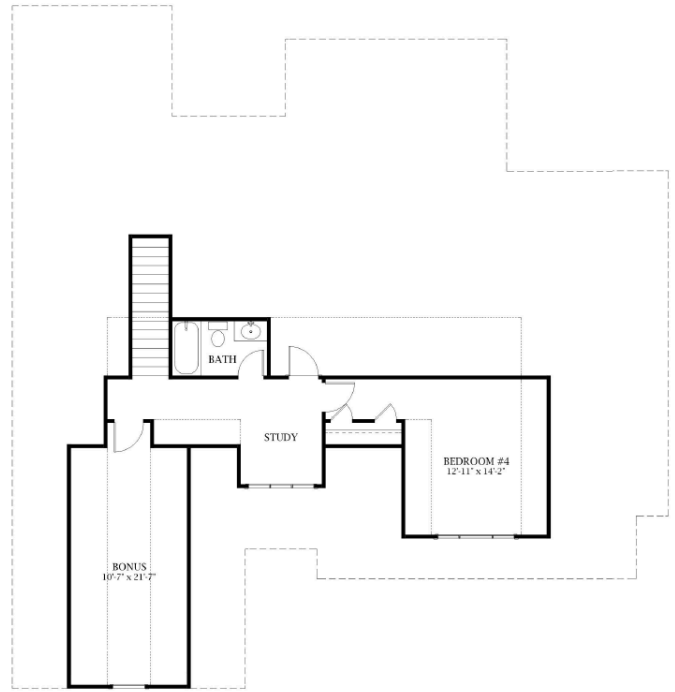

LIVING AREA
2022 sq ft

LIVING AREA
698 sq ft

THE ELM W/ BONUS
2,719 SQUARE FEET

Critical note: Rendering is an artist's conception only. Actual home details may or may not be reflected hereon, and are subject to change.