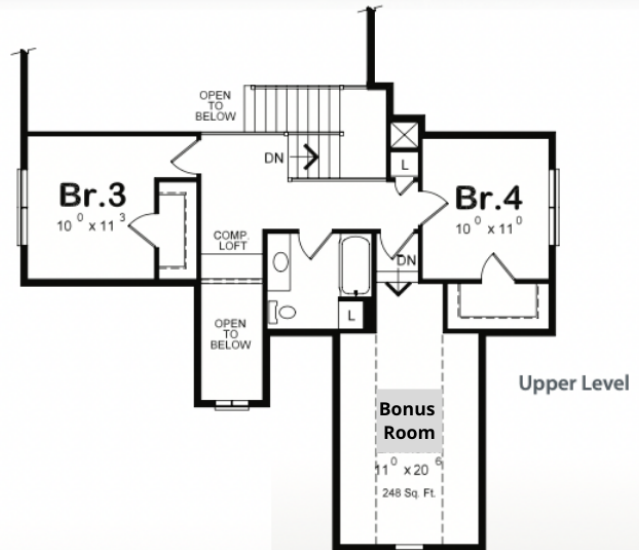

CEDAR

MAIN- 1584 SQ. FT.
UPPER- 780 SQ. FT.

**TOTAL HEATED-
 APPROX. 2364 SQ. FT.**

GARAGE- 512 SQ. FT.

Donald Bowles, Inc. | www.donaldbowlesbuilder.com | 706.568.0360

Rendering is an artist's conception only. Actual home details may or may not be reflected hereon and are subject to change.