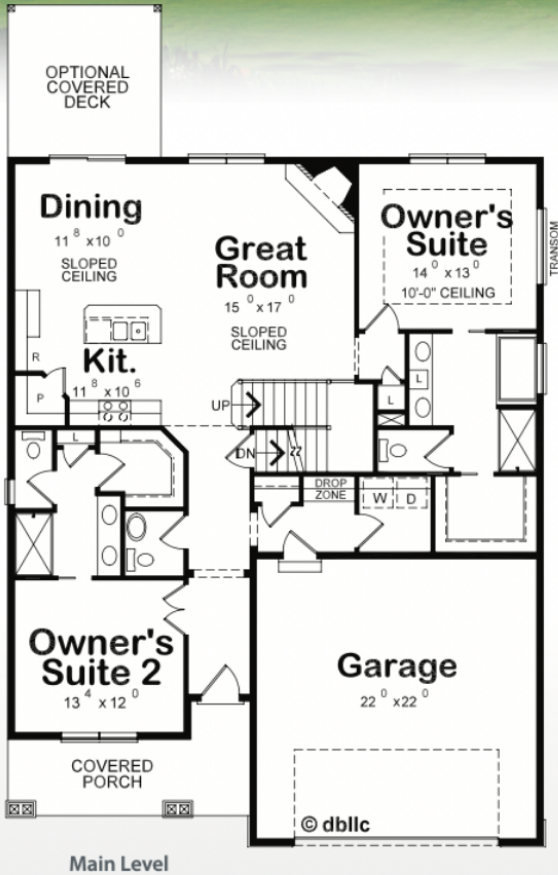

CEDAR

MAIN- 1584 SQ. FT.
UPPER- 780 SQ. FT.

**TOTAL HEATED-
 APPROX. 2364 SQ. FT.**

GARAGE- 512 SQ. FT.

Donald Bowles, Inc. | www.donaldbowlesbuilder.com | 706.568.0360

Rendering is an artist's conception only. Actual home details may or may not be reflected hereon and are subject to change.