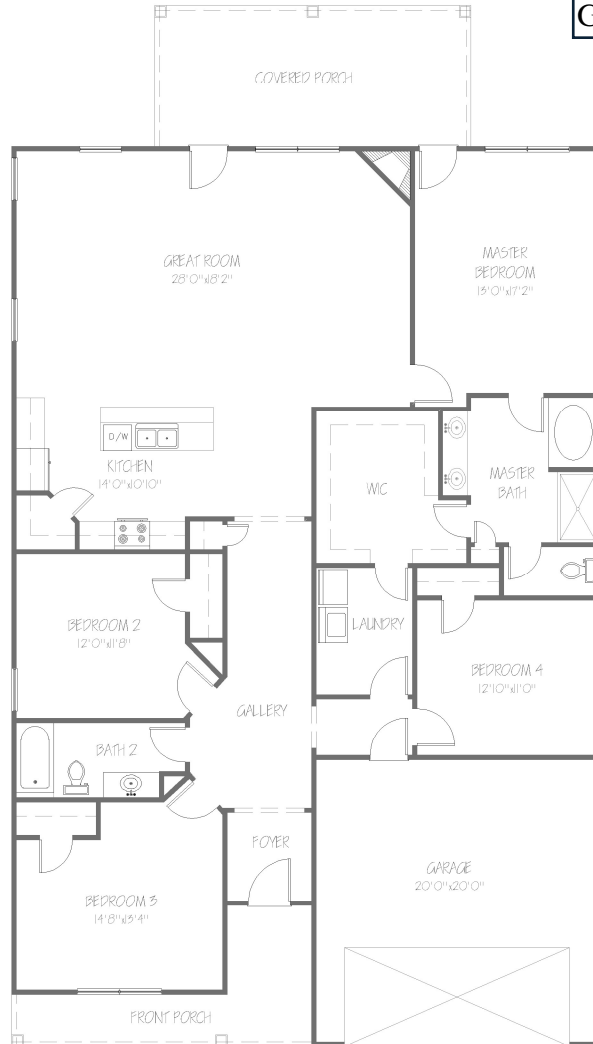

WALNUT OPEN
GABLE

THE WALNUT
2,149 SQUARE FEET

Critical Note: Rendering is an artist's conception only. Actual home details may or may not be reflected hereon, and are subject to change.